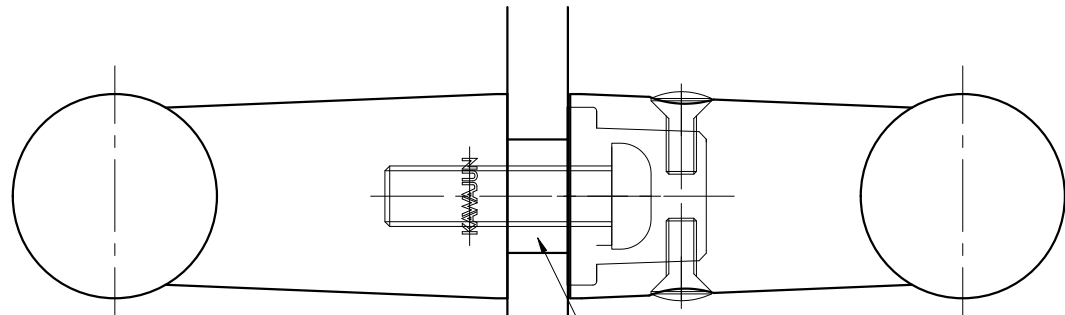

Ver	Date	Engineering change notice	Dwg	App
1	0000/00/00	新規出図	KAWAJUN	KAWAJUN

(S=1:5)

DA-161-XX-0645

Finish : Leg	Finish : Grip	Code
Chrome	Dark Brown	DA-161-C6-0645
Mirror Nickel	Dark Brown	DA-161-D6-0645
Champagne Gold	Dark Brown	DA-161-RQ6-0645
Rose Gold	Dark Brown	DA-161-JQ6-0645
Gold	Dark Brown	DA-161-G6-0645
Mirror Black	Dark Brown	DA-161-8Q6-0645
Satin Nickel	Dark Brown	DA-161-N6-0645
Satin Champagne Gold	Dark Brown	DA-161-UQ6-0645
Satin Rose Gold	Dark Brown	DA-161-TQ6-0645
Satin Gold	Dark Brown	DA-161-H6-0645
Satin Black	Dark Brown	DA-161-A6-0645

Material : Compressed wood
Finish : Various Finish

Material : Zinc Die-cast
Finish : Various Finish

Wooden Door t40~50mm Hole Size ϕ 10
Glass Door t8~12mm Hole Size ϕ 16

Material : Gum
Finish : Black *For Glass Door